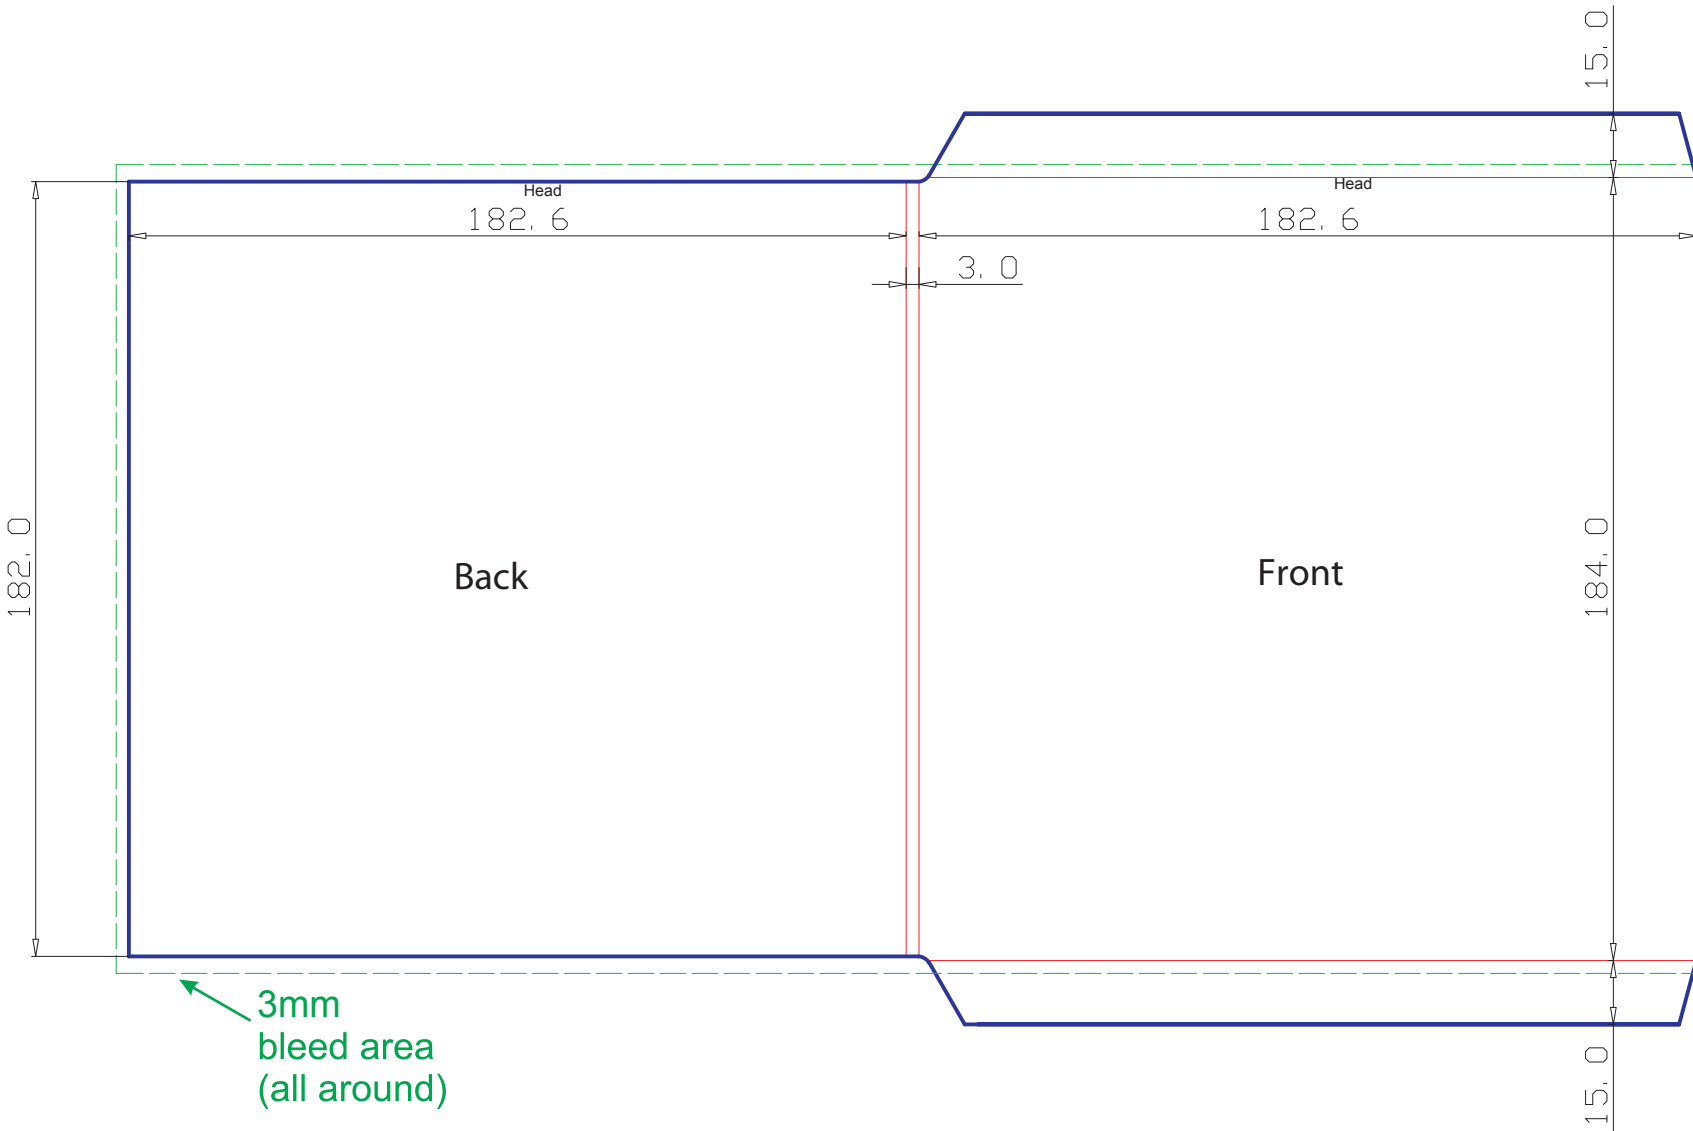

DESCRIPTION: 7" sleeve without holes

AkcentMEDIA

Telephone 01480 880655

Fax 01480 880611

www.akcentmedia.com

Product: **Vinyl outer sleeve**

Standard material: 280 gsm white/gray carton
Format: 183 x 184 x 3 mm

Holes: **No**
Spine: **3mm**
Others: **No**

— CUT - - - BLEED
— CREASE ····· PERF

Note: