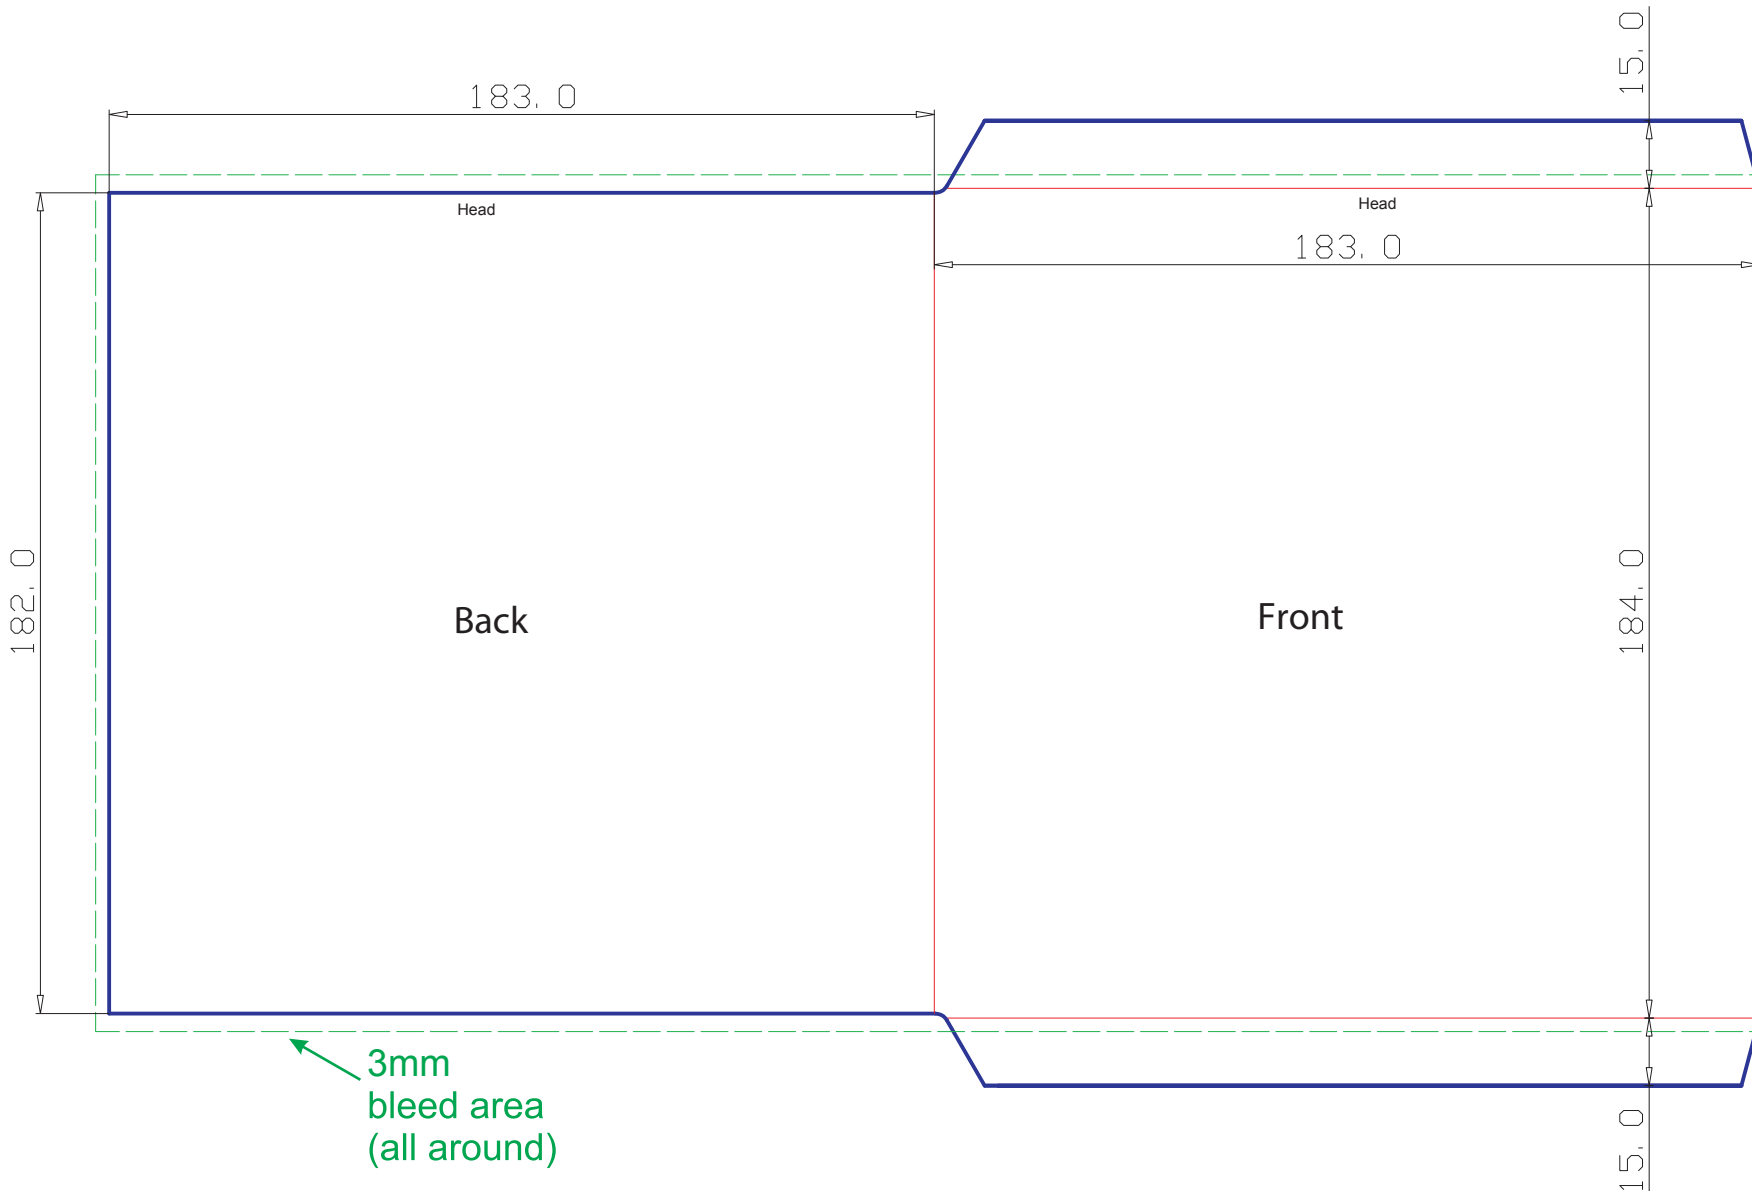

DESCRIPTION: 7" sleeve without holes

AkcentMEDIA

Telephone 01480 880655
Fax 01480 880611
www.akcentmedia.com

Product: **Vinyl outer sleeve**

Standard material: 280 gsm white/gray carton
Format: 183 x 184 mm

Holes: **No**
Spine: **No**
Others: **No**

— CUT - - - - BLEED
— CREASE ······ PERF

Note: