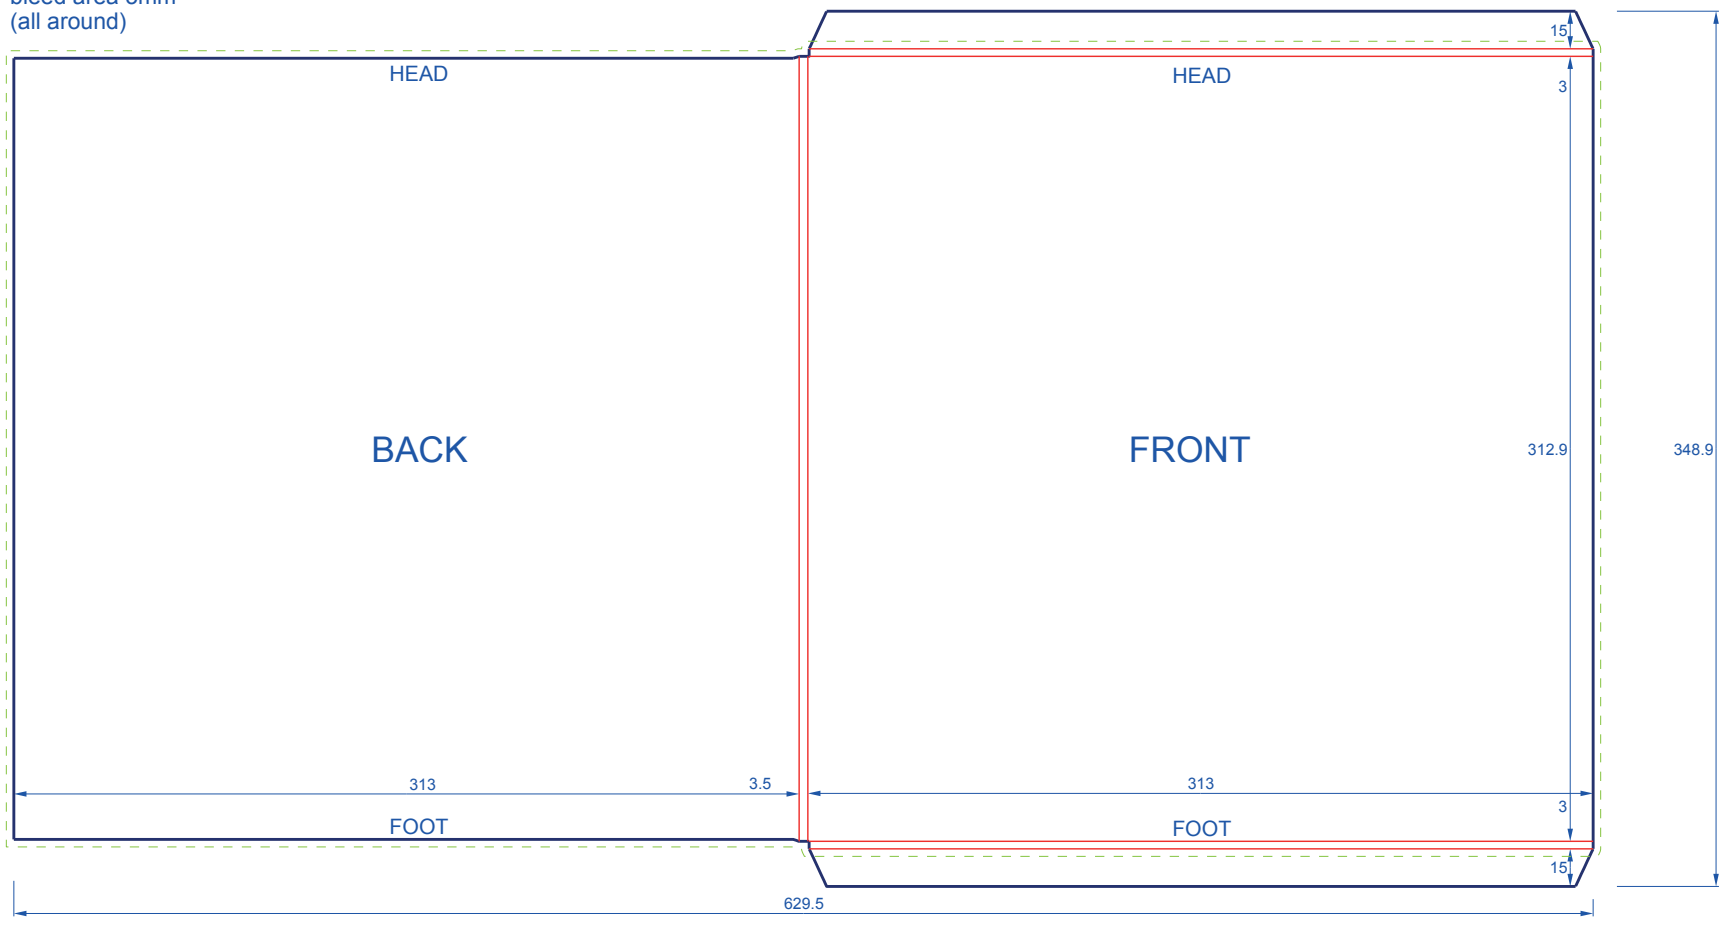

GDOB-30H3-007

bleed area 3mm
(all around)

Closed format:
313.0 x 3.0 x 313.0
Open format:
0.0 x 0.0

Pages: No
Trays: No
Die-cut slot: No
Others: No

— CUT — BLEED
— CREASE — PERF

Note: