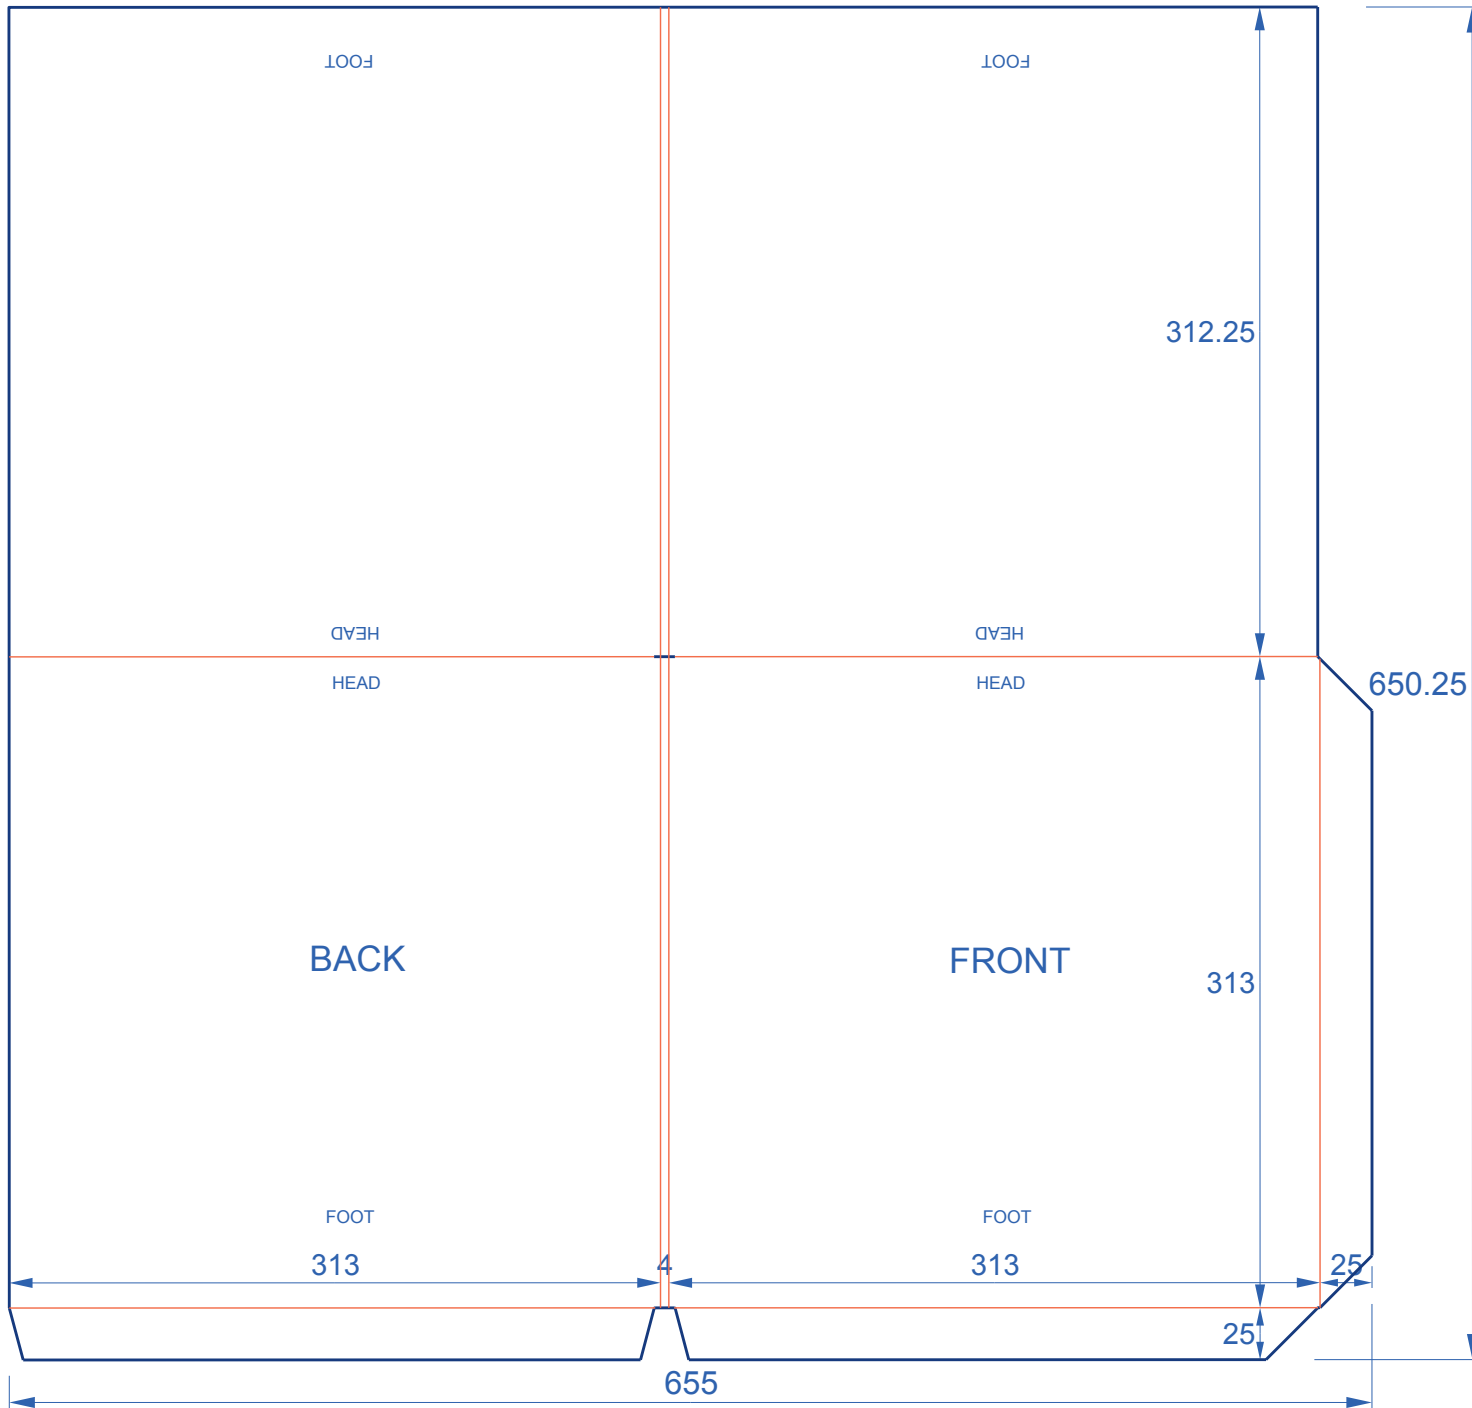

DESCRIPTION: double carton sleeve

AkcentMEDIA

Telephone 01480 880655

Fax 01480 880611

www.akcentmedia.com

Product: **Double Carton Sleeve**

Closed format:

312.2 x 313.0 x 4.0

Open format:

655.0 x 650.2

Pages: No

Trays: No

Die-cut slot: No

Others: No

— CUT — BLEED
— CREASE — PERF

Note: